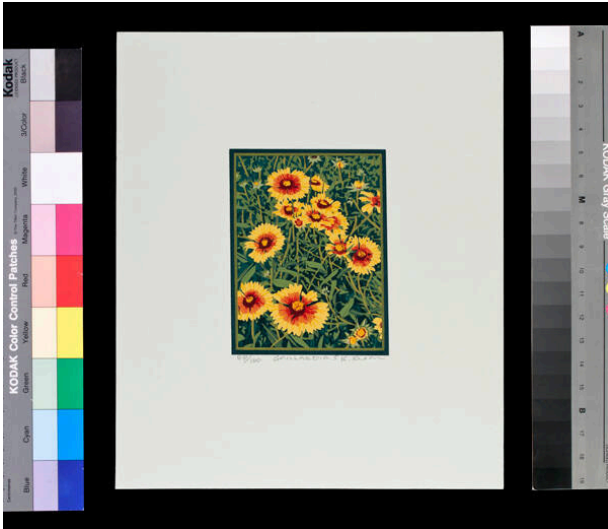

Basic Detail Report

Gaillardias

Date

1995

Primary Maker

Kate Krasin

Medium

silk screen

Description

A patch of blooming yellow and red "firewheel" Gaillardias surrounded by green leaves.

Dimensions

Image: 3 3/4 x 2 3/4 in. (9.5 x 7 cm) Support: 8 1/4 x 7 1/4 in. (21 x 18.4 cm)