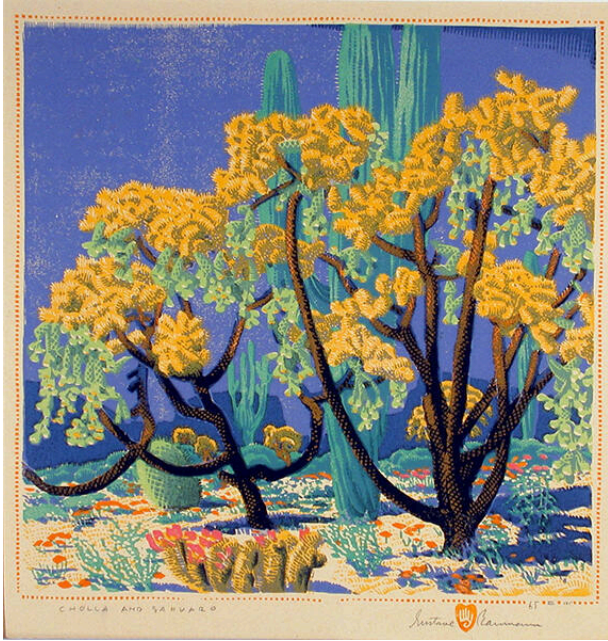

Basic Detail Report

Cholla and Saguaro (Saguaro)

Date

1928

Primary Maker

Gustave Baumann

Medium

color woodcut

Description

Two large, blooming, yellow chollas on either side of a tall green saguaro, other smaller saguaros in background

Dimensions

Image: 12 3/16 × 12 7/8 in. (31 × 32.7 cm) Support: 16 11/16 × 14 5/16 in. (42.4 × 36.4 cm) Mat: 20 × 20 in. (50.8 × 50.8 cm)