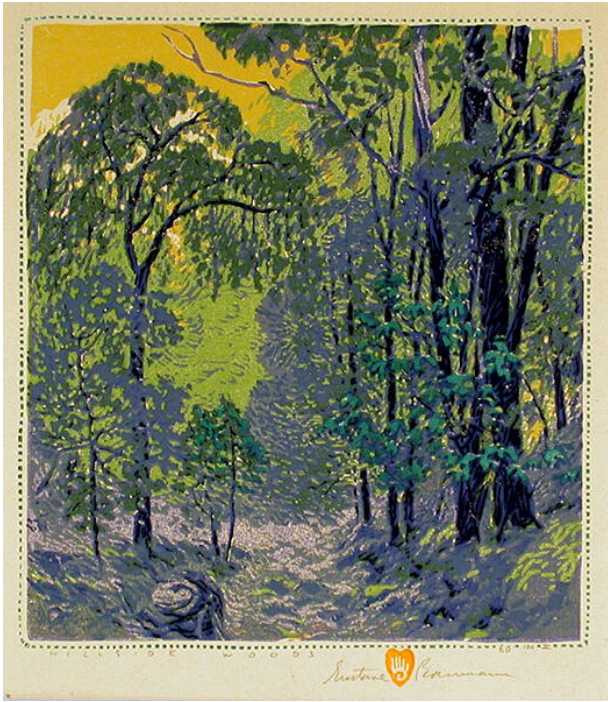

## Hillside Woods

**Date**

1925

**Primary Maker**

Gustave Baumann

**Medium**

color woodcut

**Dimensions**