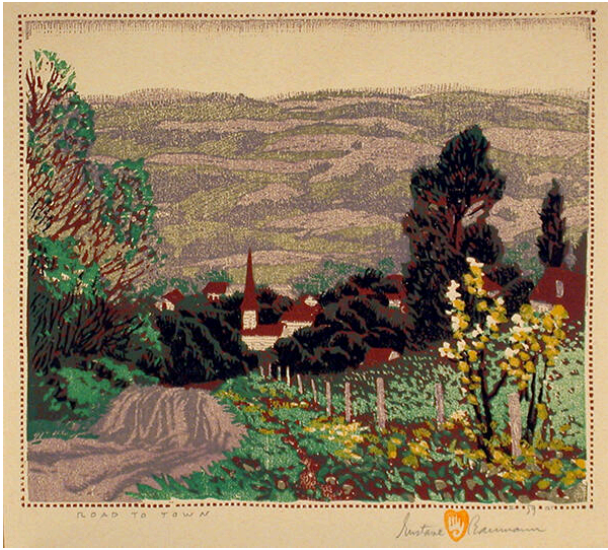

Basic Detail Report

Road to Town

Date

1917

Primary Maker

Gustave Baumann

Medium

color woodcut

Dimensions

Image: 9 5/8 × 11 1/8 in. (24.4 × 28.3 cm) Support: 13 1/2 × 17 in. (34.3 × 43.2 cm) Mat: 20 × 22 in. (50.8 × 55.9 cm)