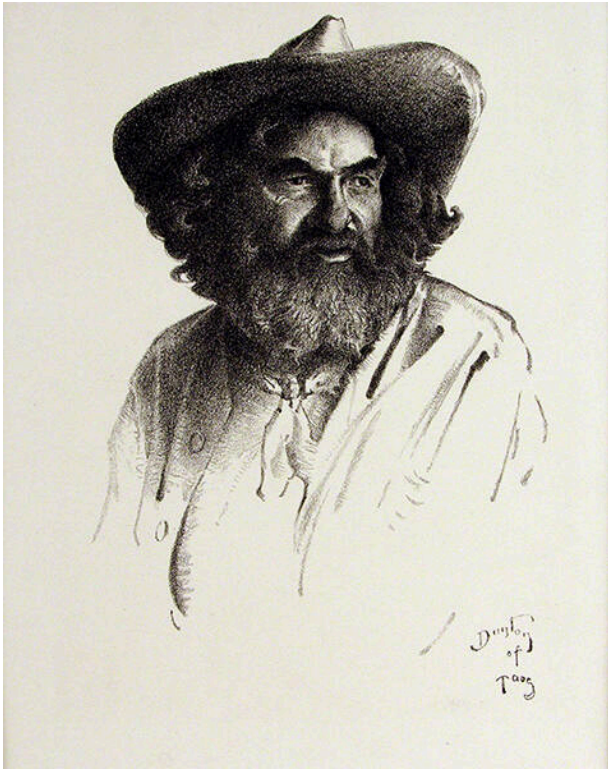

## The Prospector Model Bill Woods No. 42

(from the Westerner series)

### Date

1931

### Description

A bust length portrait of a middle-aged man with a full beard and long hair. He is wearing a cowboy hat and a tied neckerchief.