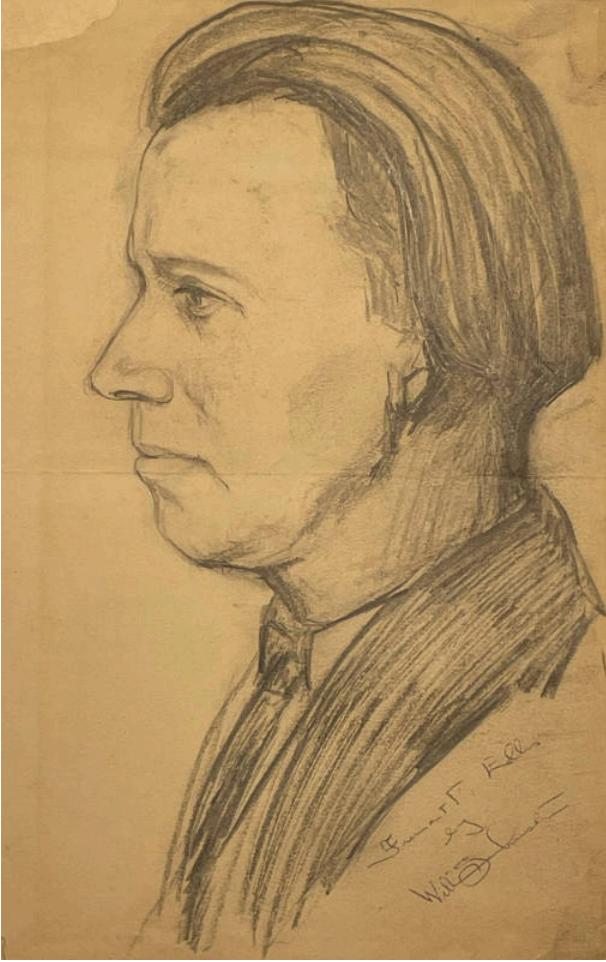

Basic Detail Report

Fremont Ellis

Date

n.d.

Primary Maker

Will Shuster

Medium

pencil on wove paper

Description

Profile of man. Fremont F. Ellis by Will Shuster below shoulder.

Dimensions

Image: 11 × 7 in. (27.9 × 17.8 cm)