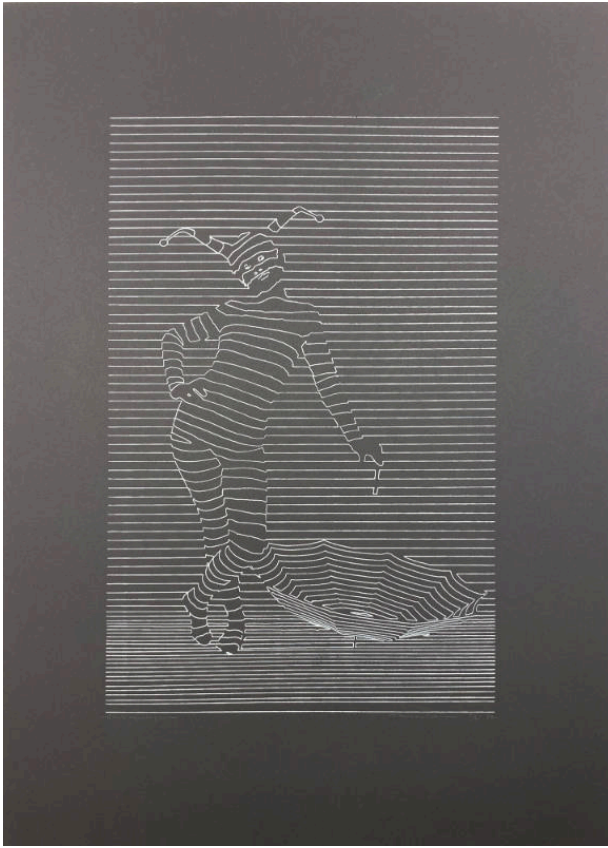

Basic Detail Report

30 x 22 in.30 x 22 in.

Hopi Harlequin

Date

1982

Primary Maker

Armond Lara

Medium

Serigraph on black wove paper (37/65)

Description

Figure standing with umbrella opened. Figure with hand on hip.

Dimensions