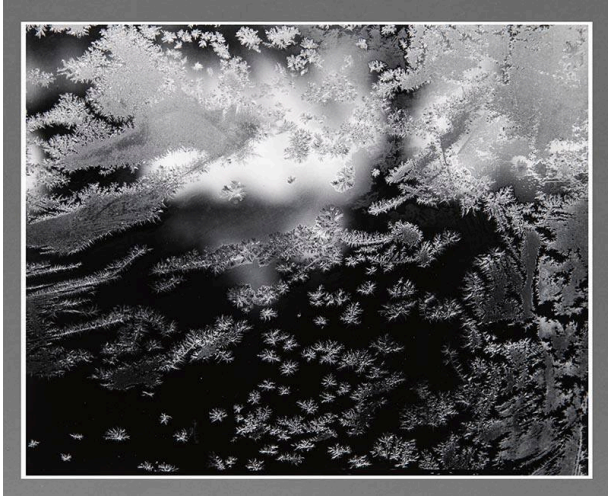

Basic Detail Report

Frosted Window, Revere

Date

1957

Primary Maker

Paul Caponigro

Medium

Gelatin silver print

Description

A close-up of a window pane covered with ice crystals. Image has an abstract appearance. The background is mainly dark with a patch of white at upper center.

Dimensions

Image: 8 3/4 × 11 in. (22.2 × 27.9 cm) Support: 10 × 12 in. (25.4 × 30.5 cm) Mat: 16 × 20 in. (40.6 × 50.8 cm)