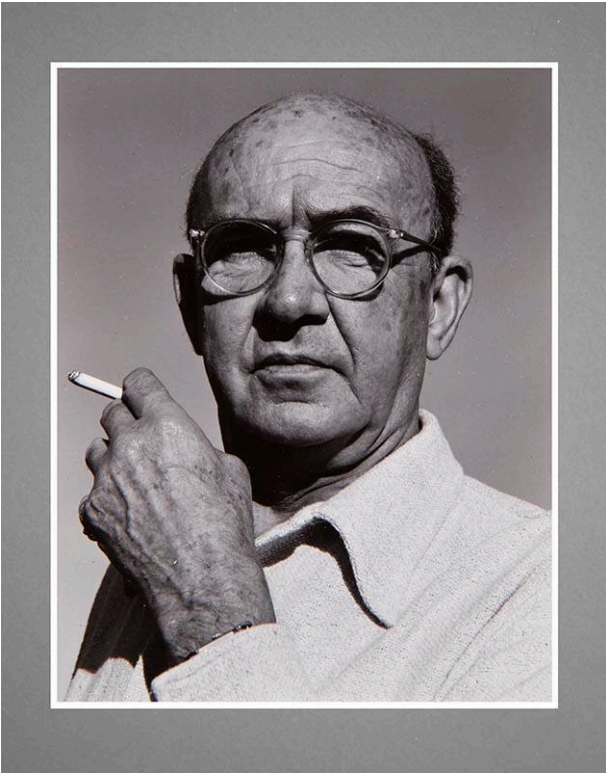

Basic Detail Report

Harold Witter Bynner

Date

Ca. 1930

Primary Maker

Ansel Adams

Medium

Gelatin silver print

Description

Shoulder-length portrait of a man (Witter Bynner) wearing glasses, bald with a fringe of hair, and holding a cigarette in left hand, hand close to face, looking at viewer.

Dimensions

Image: 4 9/16 × 3 5/8 in. (11.6 × 9.2 cm) Support: 8 1/2 × 6 9/16 in. (21.6 × 16.7 cm) Mat: 17 × 14 in. (43.2 × 35.6 cm)