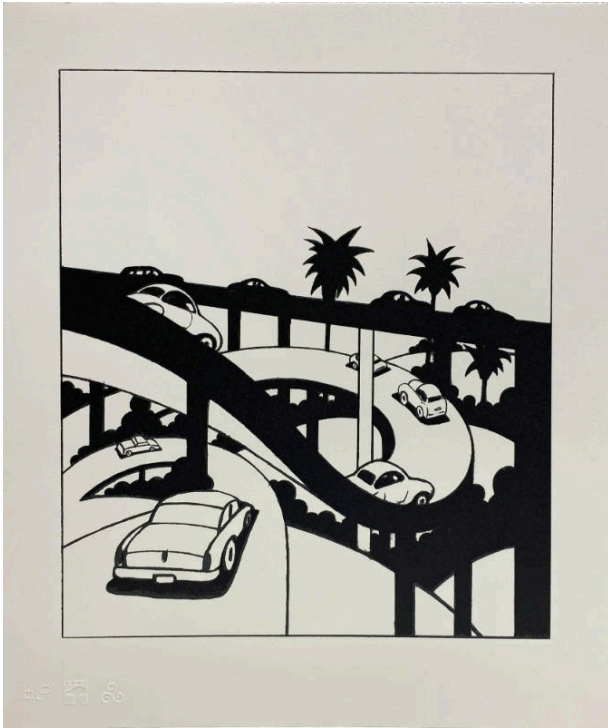

Basic Detail Report

Untitled (The Plain of Smokes) Portfolio

Date

1981

Primary Maker

Ken Price

Medium

serigraph

Description

Scene of a freeway with cars bumper to bumper, palm trees alongroad in background.

Dimensions

15 x 12 in.