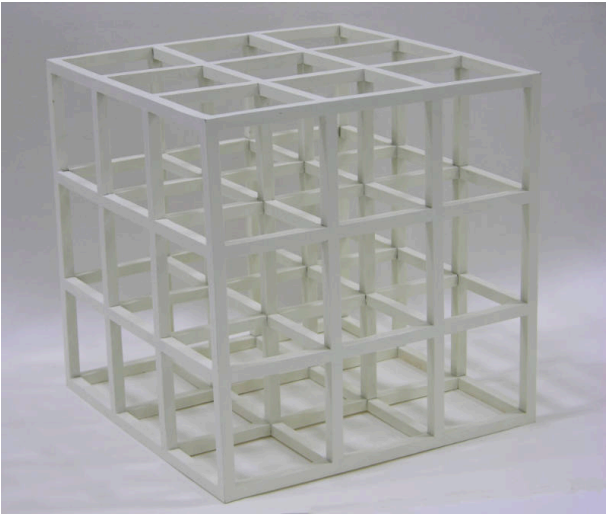

Basic Detail Report

Steel Grid 3 x 3 x 3

Date

1979

Primary Maker

Sol LeWitt

Medium

baked enamel on steel

Description

Baked white enamel metal dimensional grid of nine squares on each side which form a cube.

Dimensions

11 x 11 x 11 in. (27.9 x 27.9 x 27.9 cm)