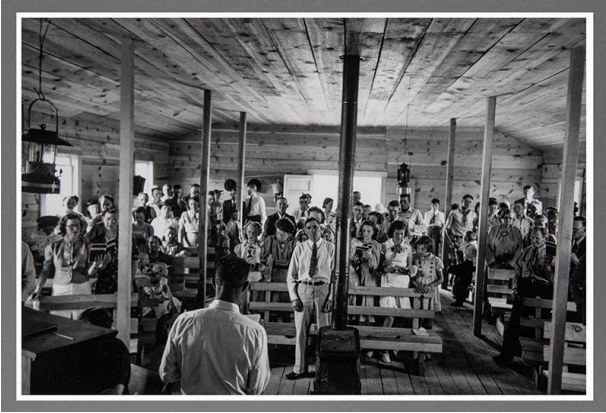

Basic Detail Report

Pie Town, New Mexico

Date

1940 (printed 1990)

Primary Maker

Russell Lee

Medium

Gelatin silver print

Description

All day community sing. Congregation standing at rough wooden pews, singing. Torso and head of male song leader faces group at left center foreground, piano bottom left corner. Wood stove bottomcenter, lanterns hang from wood plank ceiling.