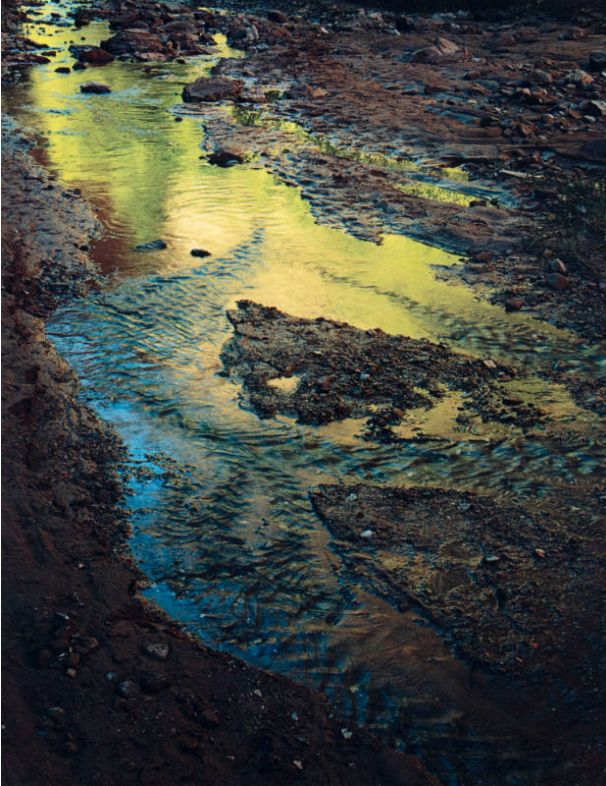

## Green Reflections in Stream, Moqui Creek, Glen Canyon, Utah, Sept. 2, 1962

### Medium

Dye transfer print

### Description

Landscape, dark stream bed with green blue metallic reflections.