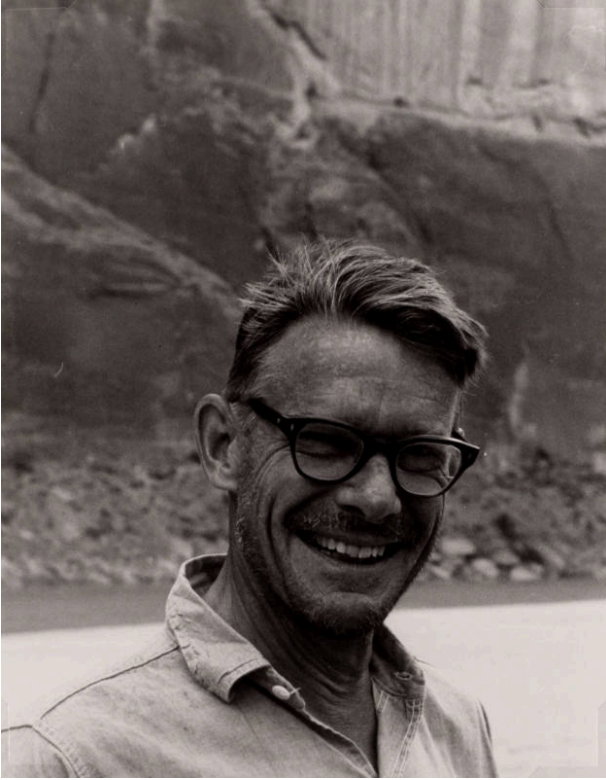

Basic Detail Report

Untitled (Eliot Porter, Glen Canyon)

Date

1961

Primary Maker

Todd Webb

Medium

Gelatin silver print

Description

Close-up head and shoulder portrait of a middle aged man

(Porter). He is smiling broadly at the viewer with his shoulders turned slightly to the left. He has on dark rimmed glasses, a button down shirt and is sporting a five o'clock shadow. The rock cliffs of the canyon and the river serve as the backdrop.