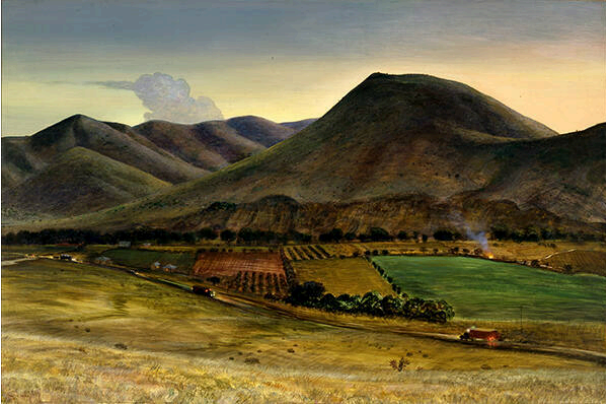

## Highway at Dusk

**Date**

1955

**Primary Maker**

Peter Hurd

### Medium

egg tempera on gesso on Masonite panel

### Description

Two semis or tractor trailers on highway at dusk. Landscape, sunrise over the mountains and