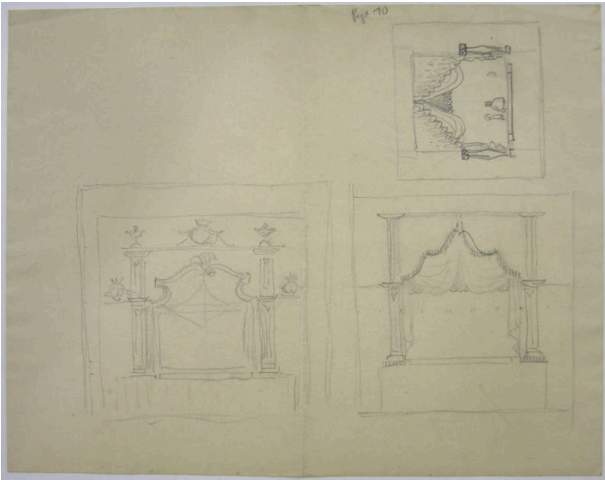

Basic Detail Report

Marionette Stage Drawings

Date

n.d.

Primary Maker

Gustave Baumann

Medium

pencil on paper

Description

Three drawings of marionette stage fronts.

Dimensions

Support: 14 x 18 in. (35.6 x 45.7 cm)