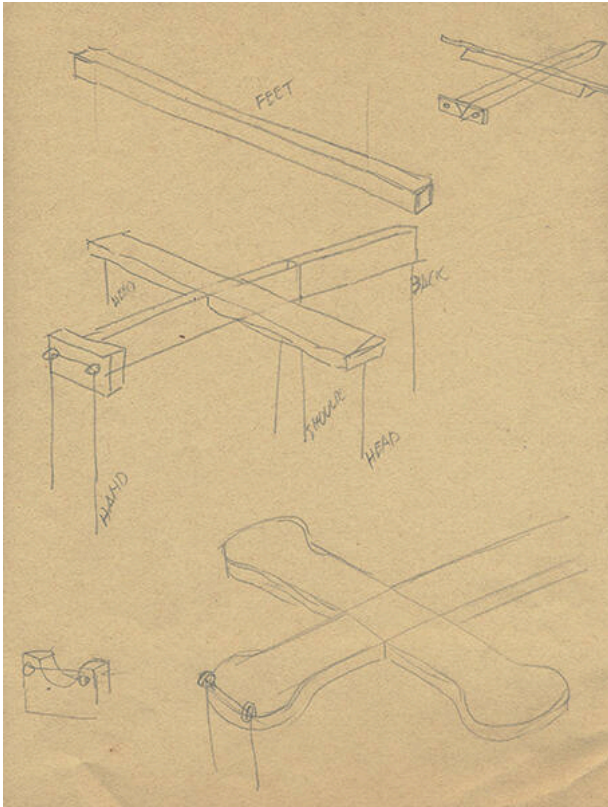

## Marionette Airplane Diagram

### Dimensions

Image: 10 15/16 × 10 in. (27.8 × 25.4 cm) Support: 10 15/16 × 10 in. (27.8 × 25.4 cm) Mat: 20 × 16 in. (50.8 × 40.6 cm)