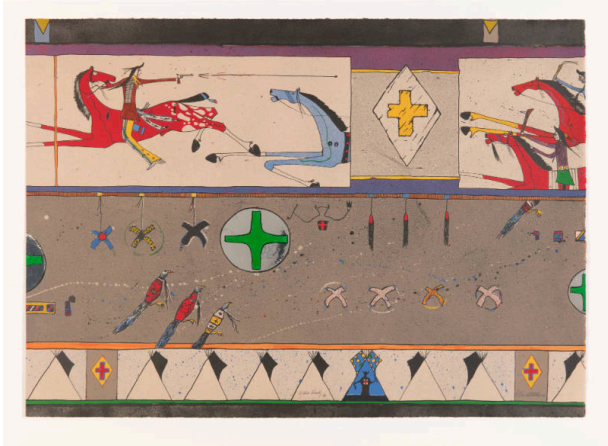

## Nearly Home (Artist Proof)

**Date**

1979

**Primary Maker**

Randy Lee White

### Medium

Lithograph on wove paper

### Description

On left, Indian warrior on galloping red horse, turns back, firing pistol at person (not visible) on blue horse (presumably cavalryman?), then yellow cross in triangular area, to right 2 Indian warriors on red horses. Center register, ...

### Dimensions

24-3/4 x 34-3/4 in. 24-3/4 x 34-3/4 in.