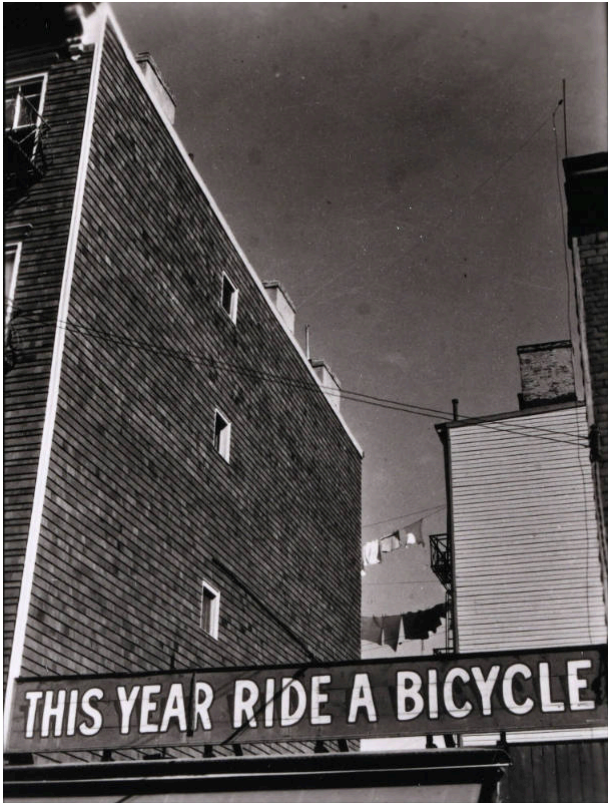

Basic Detail Report

This Year Ride a Bicycle

Date

1924 (printed 1980)

Primary Maker

Ralph Steiner

Medium

Gelatin silver print

Description

Close-up of side of building sided with wood shingles and has

three small windows one on each floor. Printed on banner across image "This Year Ride A Bicycle".

Dimensions

Image: 4 × 3 1/4 in. (10.2 × 8.3 cm) Support: 5 × 4 in. (12.7 × 10.2 cm) Mat: 14 × 11 in. (35.6 × 27.9 cm)