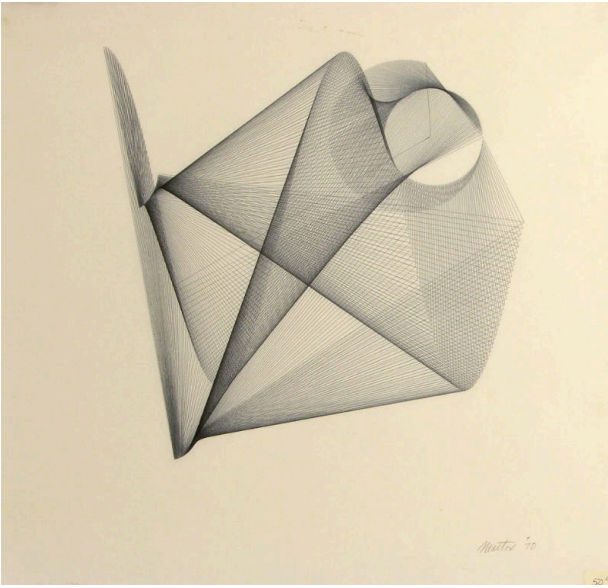

Basic Detail Report

Untitled

Date

1970

Primary Maker

Charles Mattox

Medium

Computer drawings

Description

Geometric design

Dimensions

Overall: 17 x 18 1/4 x 1 in. (43.2 x 46.4 x 2.5 cm) 17 x 18-1/4