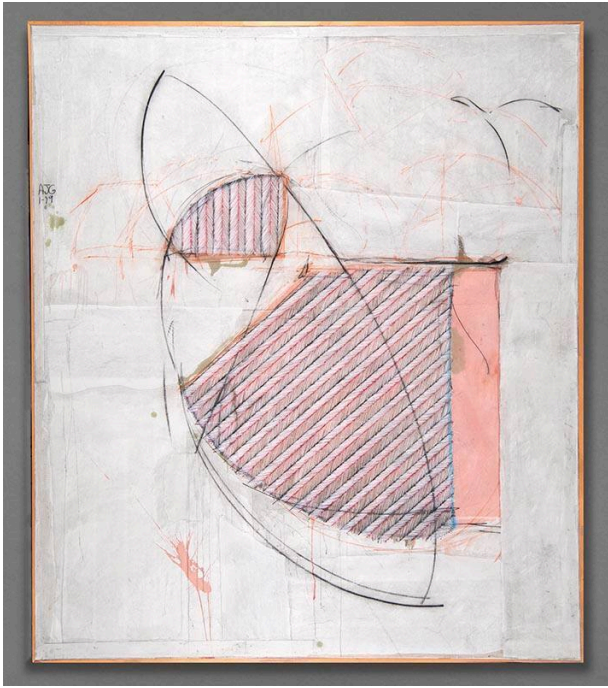

Basic Detail Report

Untitled

Date

1979

Primary Maker

Allan Graham

Medium

oil, gouache, stick pigment and rice paper on canvas

Description

Abstract geometric design with white/gray background; two central geometric sections of brown and white stripes overlaid with a swirling black oval line; thin brown vertical rectangle at right center.

Dimensions

Frame: 85 × 73 × 1 1/2 in. (215.9 × 185.4 × 3.8 cm)