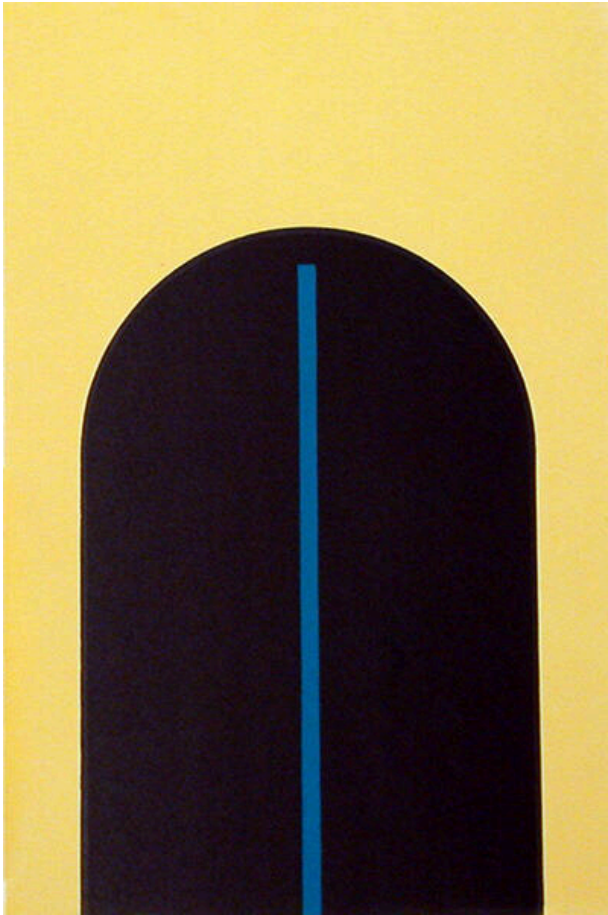

Basic Detail Report

Insight out

Date

1968-69

Primary Maker

Frederick Hammersley

Medium

silkscreen

Description

Yellow background with a black arch in center and a blue vertical stripe in center of the arch

Dimensions

Image: 17 15/16 × 11 15/16 in. (45.6 × 30.3 cm) Support: 19 7/8 × 14 5/8 in. (50.5 × 37.1 cm) Mat: 26 × 18 in. (66 × 45.7 cm)