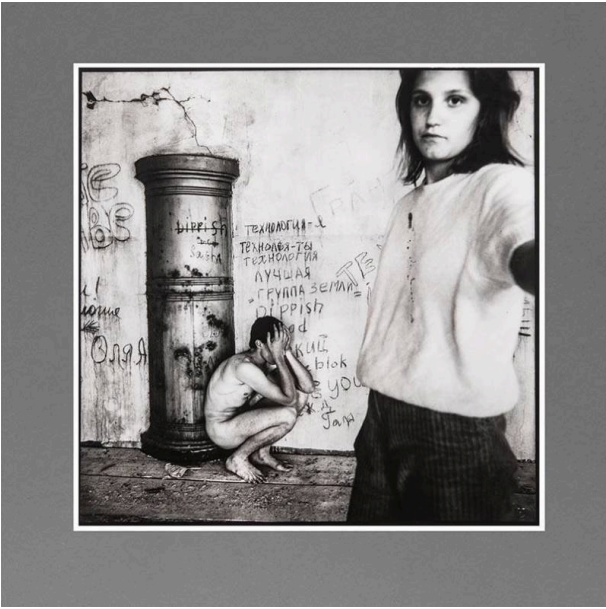

## Self-portrait with Tanya

**Date**

1992

**Primary Maker**

Yevgenni Mokhorev

**Medium**

Gelatin silver print, toned

## Description

Nude male is crouched in the background of the image next to a pillar, graffiti covered wall behind; young girl in 3/4 profile facing towards the left of the image; she is wearing a white shirt and black skirt.

## Dimensions

Image: 15 1/2 x 15 1/2 in. (39.4 x 39.4 cm) Support: 18 1/8 x 18 1/8 in. (46 x 46 cm)