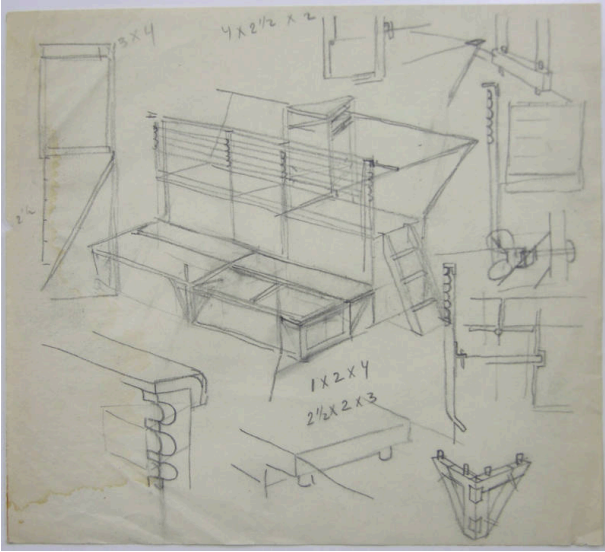

Basic Detail Report

Sketches of Stage Design

Date

n.d.

Primary Maker

Gustave Baumann

Medium

graphite on paper

Description

One stage elevation and seven sketches of stage details. Marionette related.

Dimensions

Support: 10 x 11 in. (25.4 x 27.9 cm)