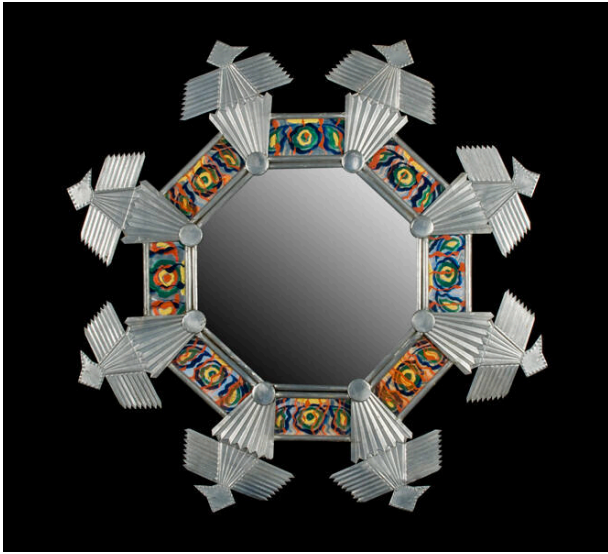

Basic Detail Report

Thunderbird Mirror

Date

circa 1945

Primary Maker

Robert Woodman

Medium

Tin, painted glass and mirror

Description

Decorative tin thunderbirds around edge of mirror and colorful reverse-painted elements between.

Dimensions

27 1/2 x 27 x 1/2 in. (69.9 x 68.6 x 1.3 cm)