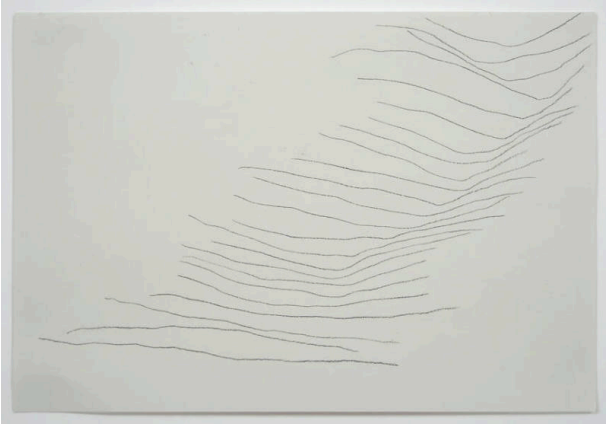

Basic Detail Report

Untitled

Date

2005

Primary Maker

Christine Hiebert

Medium

Graphite on paper

Description

Minimalist drawing of horizontal lines resembling elevation contours

Dimensions

Frame: 10 1/4 x 12 7/8 x 1 1/2 in. (26 x 32.7 x 3.8 cm) Support: 5 1/2 x 8 in. (14 x 20.3 cm)