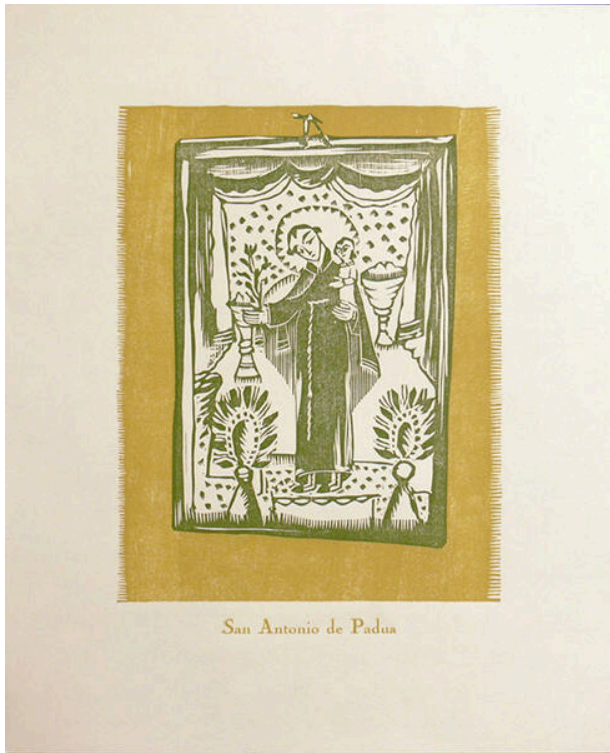

Basic Detail Report

San Antonio de Padua, from New Mexico

Santos: A Suite of Woodblock Prints by

Gustave Baumann

Date

ca. 1928 (printed 1983)

Primary Maker

Gustave Baumann

Medium

color woodcut

Description

Yellow and green print of man in robes holding child

Dimensions

Image: 7 15/16 × 6 1/8 in. (20.2 × 15.6 cm) Support: 12 1/16 × 9 7/8 in. (30.6 × 25.1 cm) Mat: 17 × 14 in. (43.2 × 35.6 cm)