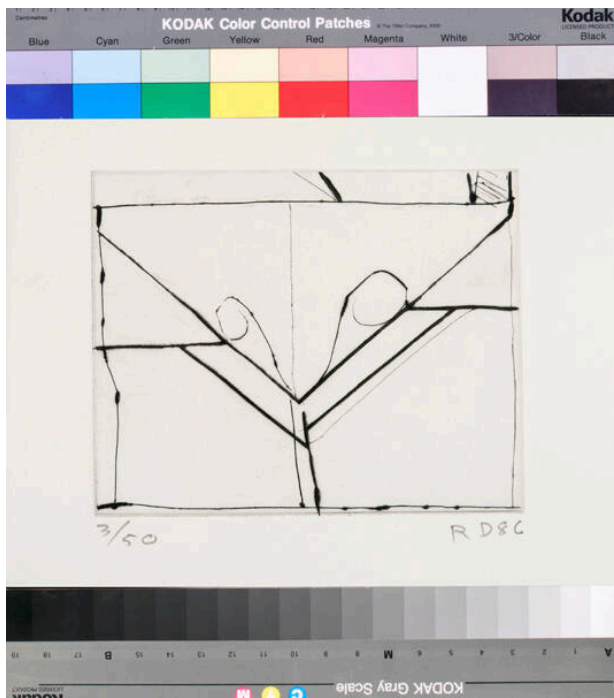

Basic Detail Report

Y

Date

1986

Primary Maker

Richard Diebenkorn

Medium

Drypoint

Description

Black, imperfect lines create a rectangle and form an abstract “Y” at the center

Dimensions

Image: 4 x 4 7/8 in. (10.2 x 12.4 cm) Plate Mark: 4 x 4 7/8 in. (10.2 x 12.4 cm) Support: 19 1/4 x 13 1/8 in. (48.9 x 33.3 cm) Mat: 20 × 16 in. (50.8 × 40.6 cm)