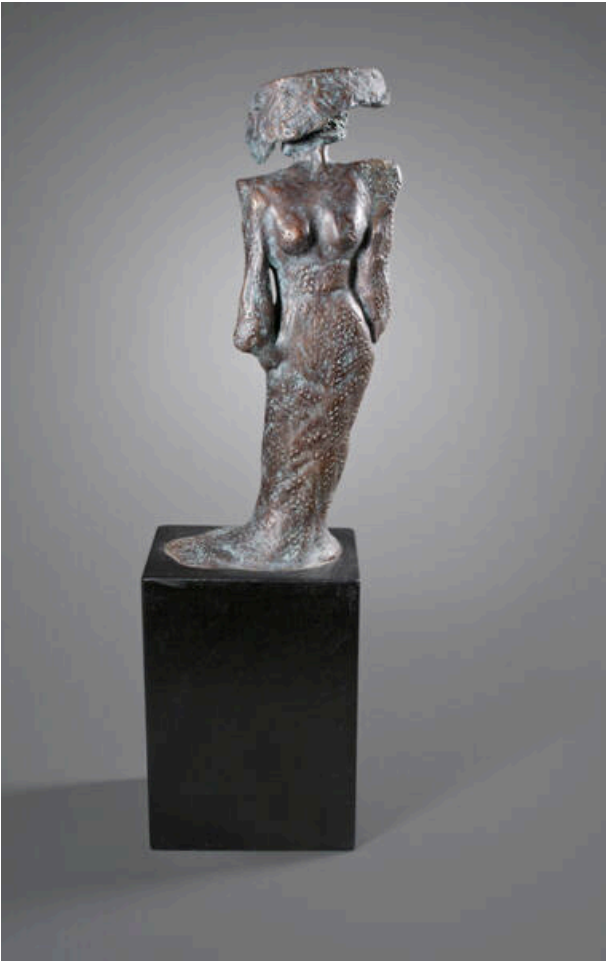

Basic Detail Report

Another Mystery Woman

Date

1987

Primary Maker

Fritz Scholder

Medium

bronze

Description

A standing anthropomorphic female figure has a broad hat like embellishment covering the face. The figure is attached to a black base.

Dimensions

25 5/8 × 7 × 5 in. (65.1 × 17.8 × 12.7 cm)