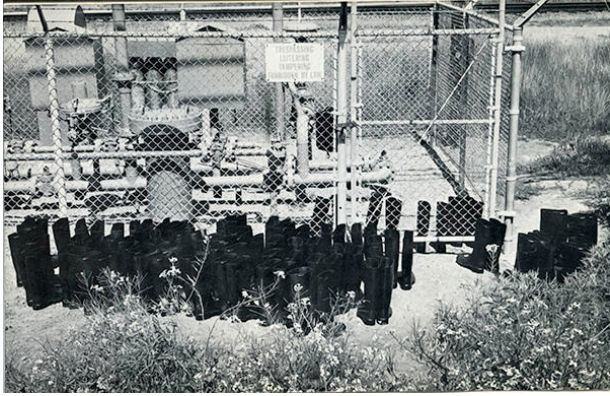

Basic Detail Report

100 Boots Trespass (Highway 101, California)

Date

May 17, 1971 2:30 P.M.

Primary Maker

Eleanor Antin

Medium

offset lithograph postcard