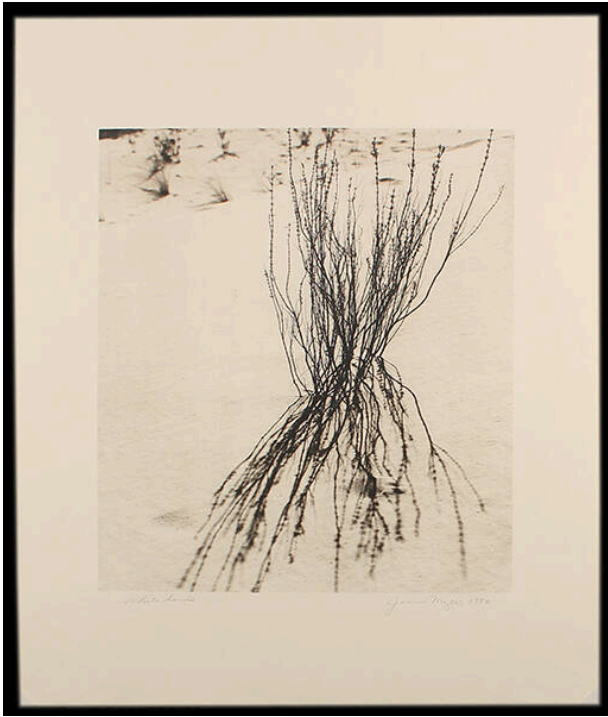

Basic Detail Report

Weed, White Sands, New Mexico

Date

1979 (printed 1981)

Primary Maker

Joan Myers

Medium

Platinum-palladium print

Description

Scraggly plant in desert sand with a dramatic shadow cast below.

Dimensions

Image: 12 1/8 × 10 in. (30.8 × 25.4 cm) Support: 18 1/4 × 14 1/8 in. (46.4 × 35.9 cm) Image: 20 × 16 in. (50.8 × 40.6 cm)