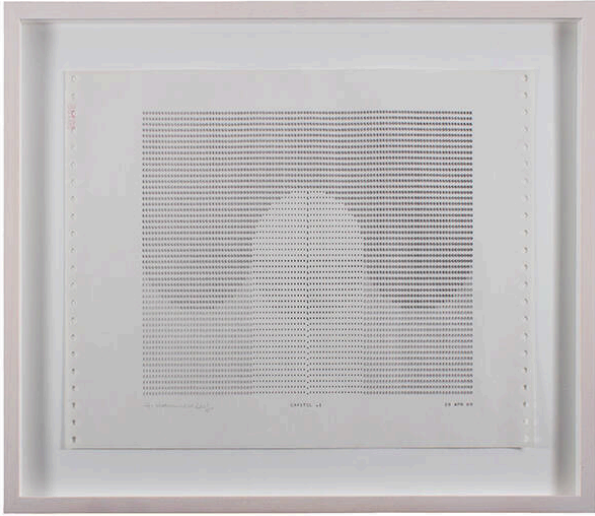

Basic Detail Report

CAPITOL .I

Date

1969 (April 28)

Primary Maker

Frederick Hammersley

Medium

computer-generated drawing

Description

Computer generated abstract image

Dimensions

Image: 8 × 10 1/2 in. (20.3 × 26.7 cm) Support: 11 × 15 in. (27.9 × 38.1 cm) Frame: 14 3/4 × 18 1/2 in. (37.5 × 47 cm)