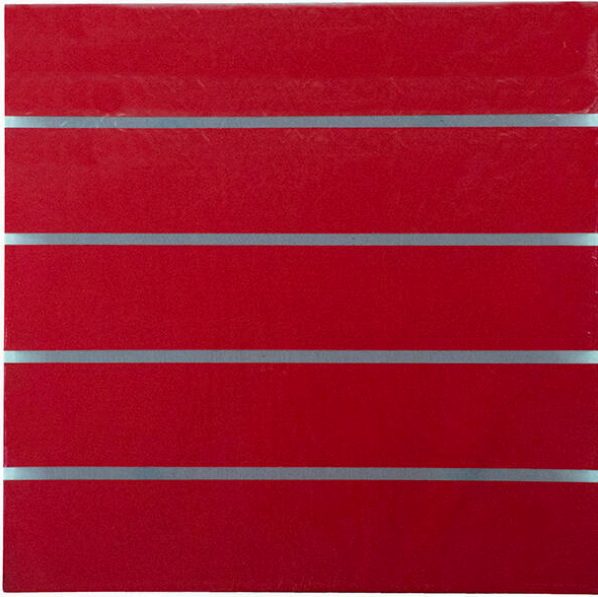

Basic Detail Report

Hyperion #2

Date

1996

Primary Maker

William Metcalf

Medium

acrylic, polyester

Description

Five red horizontal sections with a gray line separating the sections.

Dimensions

12 × 12 × 2 1/2 in. (30.5 × 30.5 × 6.4 cm)