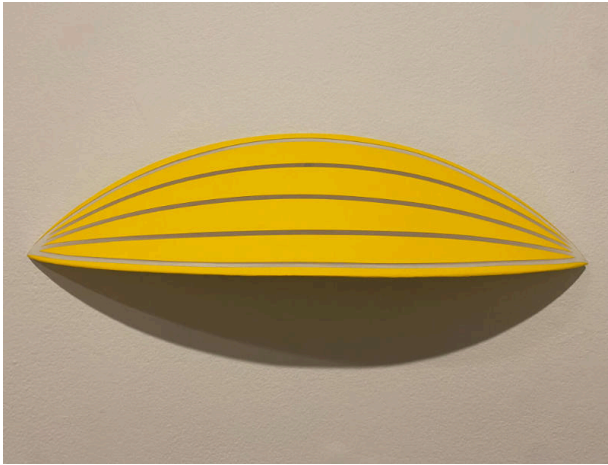

Basic Detail Report

Untitled (Folded Yellow Arc)

Date

2002

Primary Maker

William Metcalf

Medium

acrylic, polyester, wood

Description

Yellow horizontal arc sections that meet at each end

Dimensions

18 × 15 1/2 × 5 1/2 in. (45.7 × 39.4 × 14 cm)