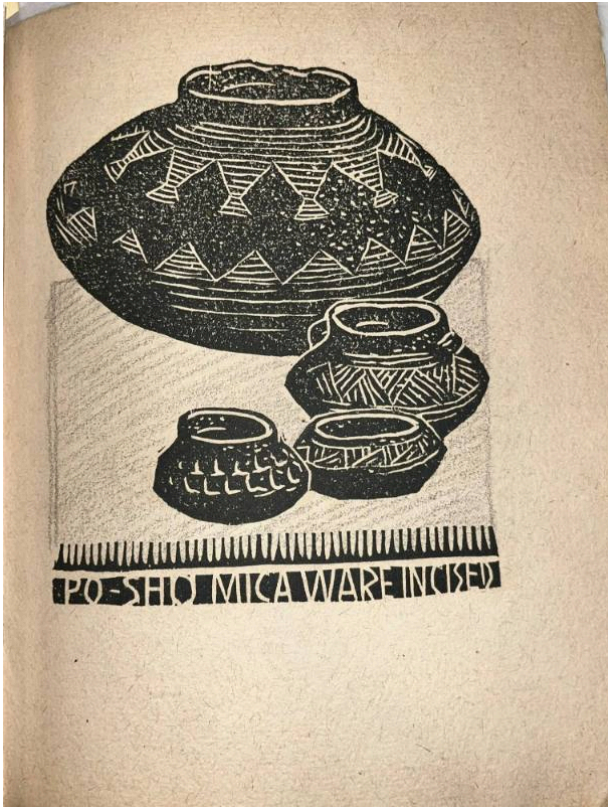

Basic Detail Report

Support: $8 \frac{3}{8} \times 6 \frac{7}{8}$ in. (21.3×17.5 cm)

Po-Shu Mica Ware Incised (Indian Pottery Old And New)

Date

1919 (reworked circa 1935)

Primary Maker

Gustave Baumann

Medium

letterpress print

Dimensions