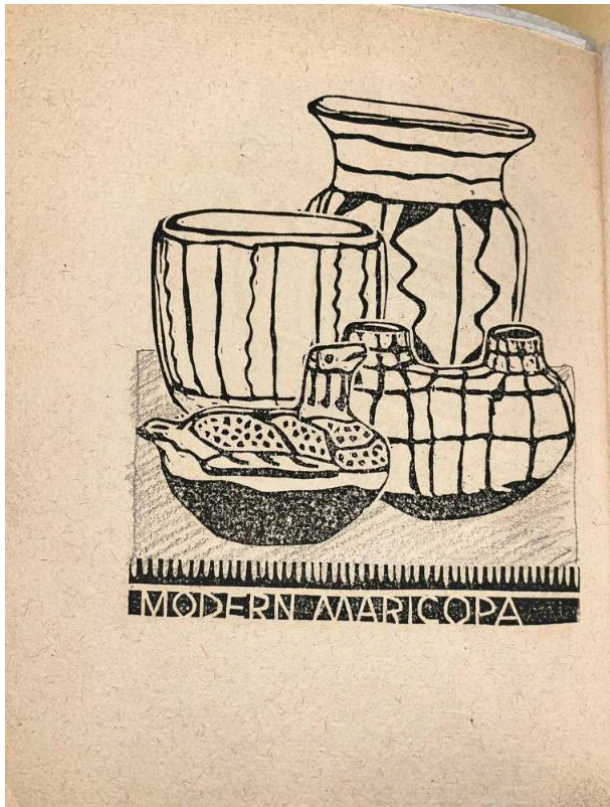

Basic Detail Report

Modern Maricopa (Indian Pottery Old And New)

Date

1919 (reworked circa 1935)

Primary Maker

Gustave Baumann

Medium

letterpress print

Dimensions

Support: $8 \frac{3}{8} \times 6 \frac{7}{8}$ in. (21.3×17.5 cm)