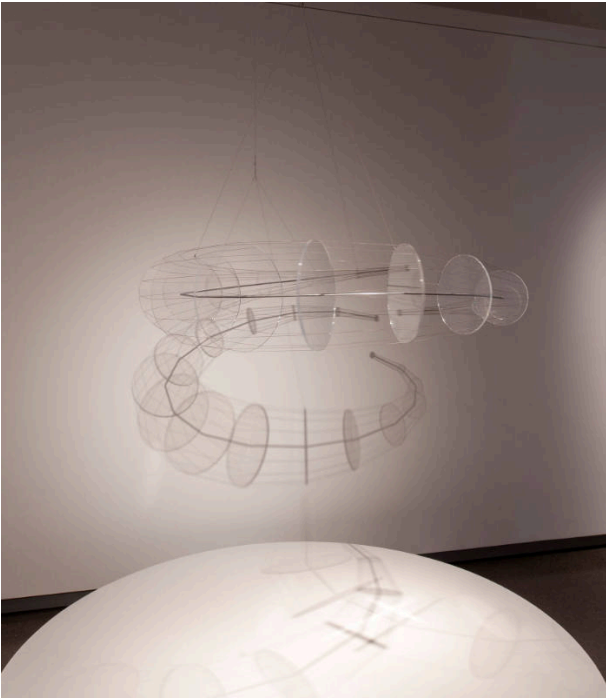

Basic Detail Report

Cyclides

Date

1982

Primary Maker

Susanna Carlisle

Medium

Acrylic, stainless steel cable

Description

A circular mobile composed of clear acrylic discs and cables that hangs from the ceiling allowing for movement.

Dimensions

12 × 51 in. (30.5 × 129.5 cm)