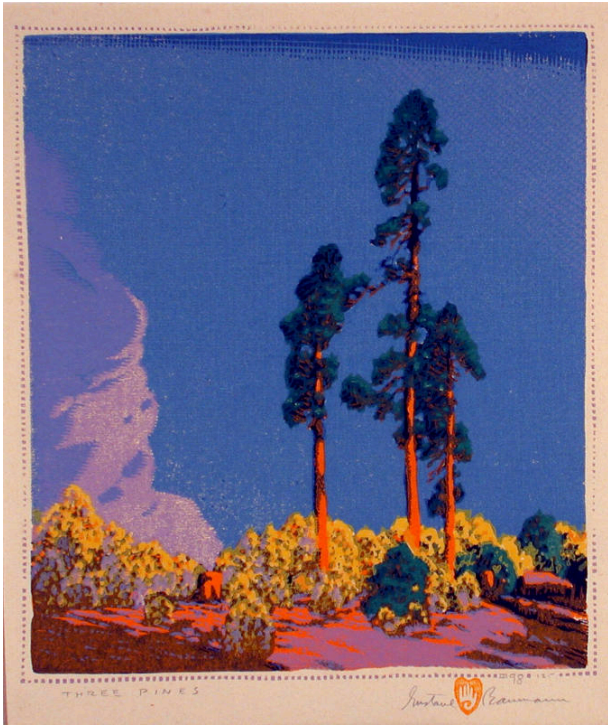

Basic Detail Report

Three Pines

Date

1926

Primary Maker

Gustave Baumann

Medium

color woodcut

Description

Three tall pine trees with brown trunks and green pine needles with vivid blue sky in background. Billowing white cloud at left of image, numerous yellow bushes in foreground.

Dimensions

Image: 10 13/16 x 9 9/16 in. (27.5 x 24.3 cm) Support: 16 7/8 x 13 7/16 in. (42.9 x 34.1 cm) Mat: 22 x 20 in. (55.9 x 50.8 cm)