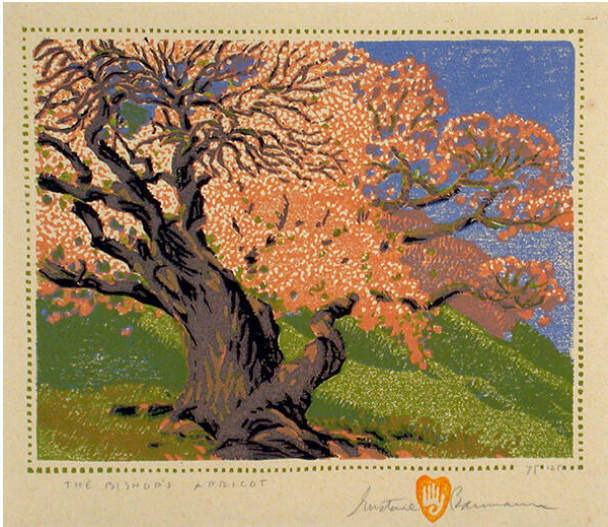

Basic Detail Report

The Bishop's Apricot

Date

1924

Primary Maker

Gustave Baumann

Medium

color woodcut

Description

Large, bulky tree trunk and branches with pink apricot blossoms, rolling green hills in background, blue sky.

Dimensions

Image: 6 1/16 × 7 5/8 in. (15.4 × 19.4 cm) Support: 14 15/16 × 13 3/8 in. (37.9 × 34 cm) Mat: 20 × 22 in. (50.8 × 55.9 cm)