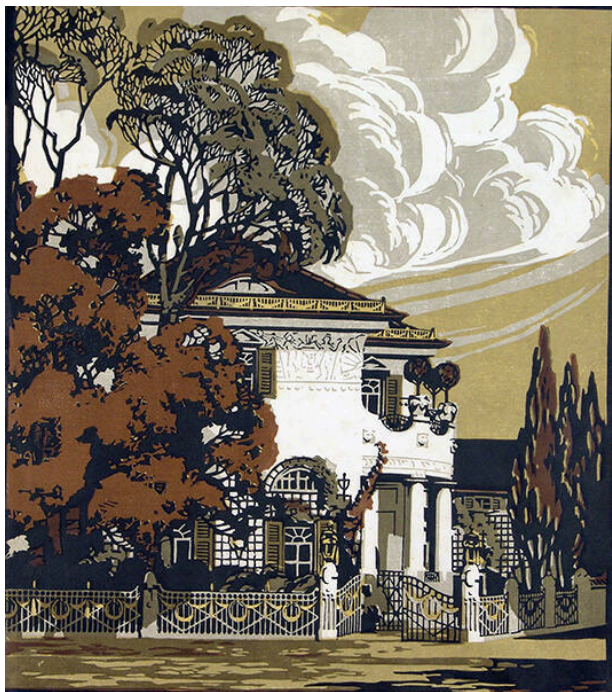

## Old Munich

### Description

Large, two story, white house with arched, French door style windows, shutters on either side of window. Curved front entry with white columns. Curved balcony above front entry. Adorned iron fence with gate in front of house.