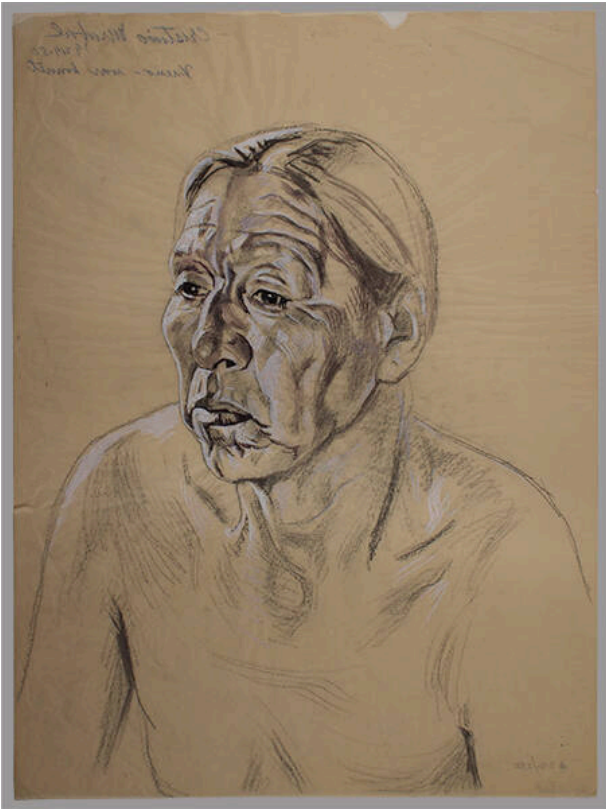

## Cristino Mirabal

### Description

Portrait of Navajo male with white hair tied back, male is 3/4

facing viewer to left.

### Dimensions

Image: 18 5/8 × 15 1/4 in. (47.3 × 38.7 cm) Support: 21 3/4 × 16 3/4 in. (55.2 × 42.5 cm) Mat: 26 × 22 in. (66 × 55.9 cm)