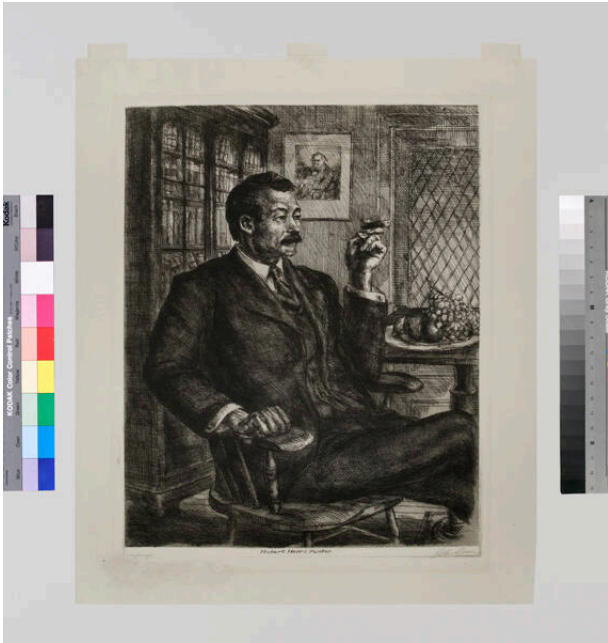

Basic Detail Report

Robert Henri, Painter

Date

1931

Primary Maker

John Sloan

Medium

etching

Dimensions

Image: 13 5/8 × 10 7/8 in. (34.6 × 27.6 cm) Plate Mark: 13 3/4 × 10 7/8 in. (34.9 × 27.6 cm) Support: 16 13/16 × 13 15/16 in. (42.7 × 35.4 cm) Mat: 22 × 20 in. (55.9 × 50.8 cm)