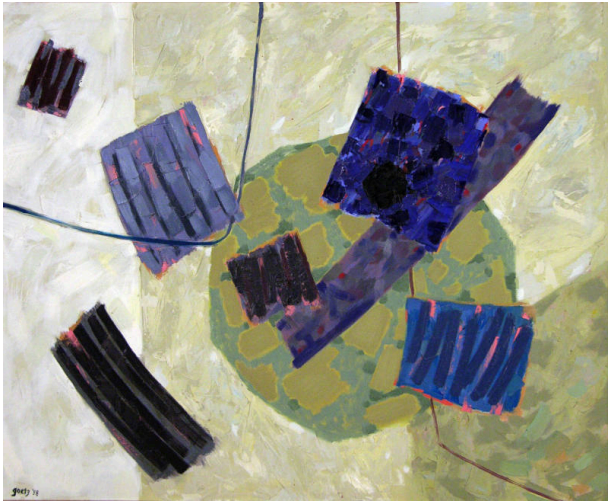

Basic Detail Report

White and Blue Composition

Date

1958

Primary Maker

Henri Goetz

Medium

Oil on canvas

Description

Abstract, blue, white and green composition.

Dimensions

Image: 31 5/8 x 39 in. (80.3 x 99.1 cm) Frame: 32 1/2 x 40 x 1 5/8 in. (82.6 x 101.6 x 4.1 cm)