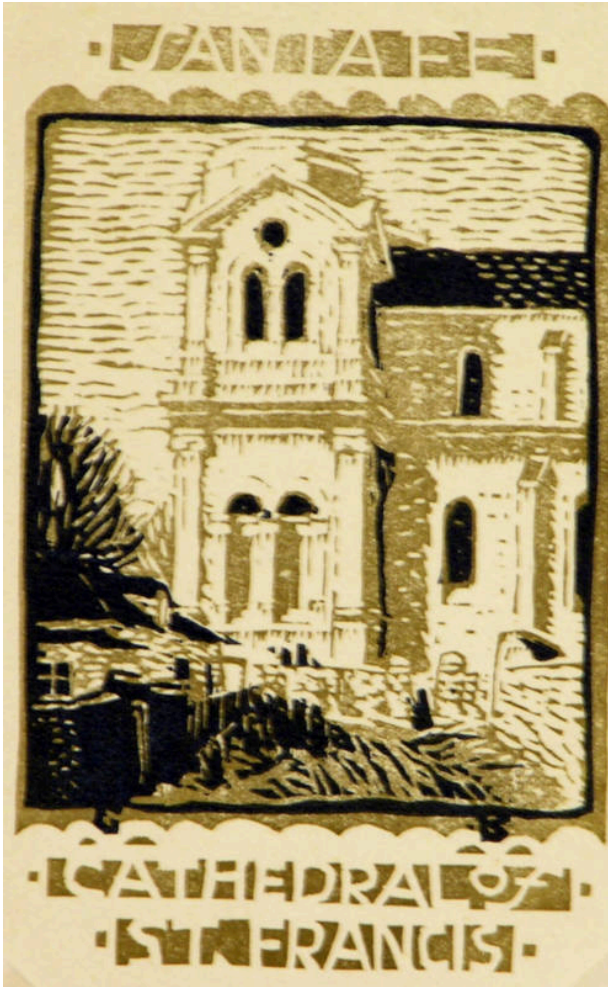

Basic Detail Report

Image: 5 5/8 x 3 1/2 in. (14.3 x 8.9 cm)

Postcards of Santa Fe: Cathedral of St.

Francis

Date

ca. 1920

Primary Maker

Gustave Baumann

Medium

Color woodcut

Description

St Francis Cathedral on the Santa Fe plaza.

Dimensions