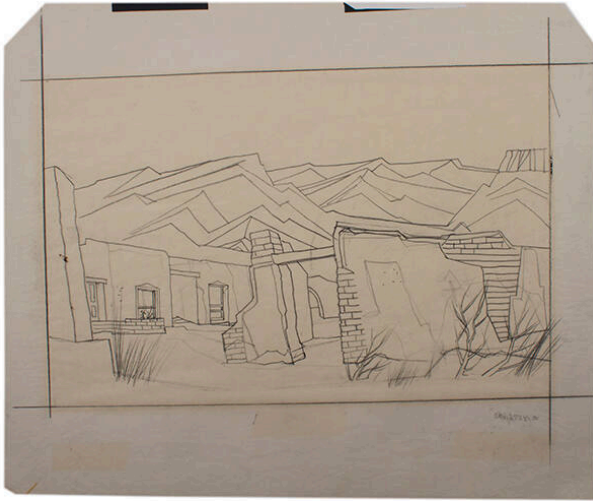

## Adobe and Wild Plums (Transfer Sketch)

**Date**

n.d.

**Primary Maker**

Doel Reed

**Medium**

lithograph pencil on paper

### Dimensions

Image: 12 × 19 in. (30.5 × 48.3 cm)