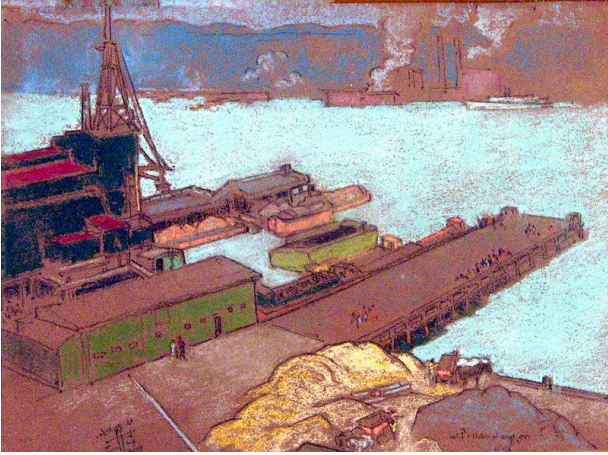

Basic Detail Report

Hudson River Pier - New York

Date

1915

Primary Maker

William Penhallow Henderson

Medium

Pastel on brown wove paper

Description

Buildings on the docks with ships out on the water in the background.

Dimensions

Image: 7 1/2 x 9 3/4 in. (19.1 x 24.8 cm) Frame: 20 1/2 x 15 1/2 x 1 in. (52.1 x 39.4 x 2.5 cm)