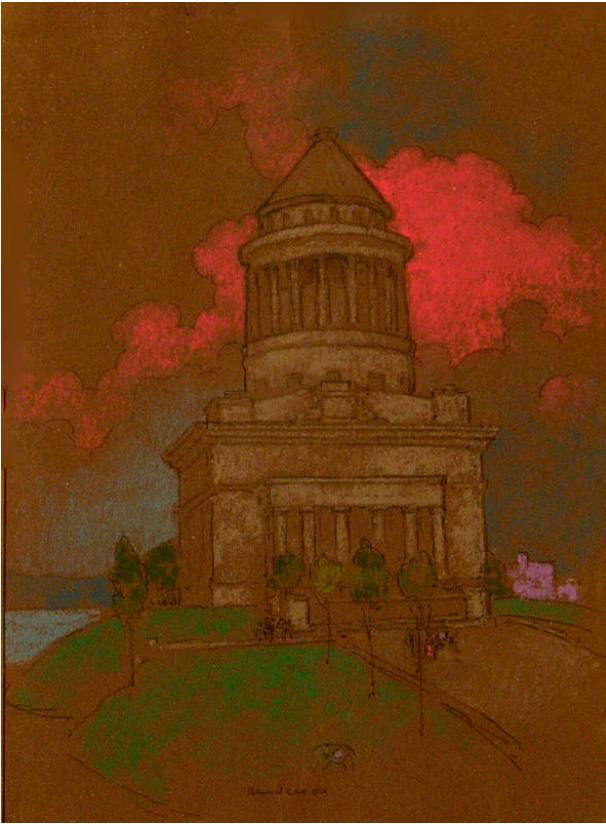

## Grant's Tomb - New York

### Description

Grants tomb, building sits on top of a grassy hill with red clouds in the sky.