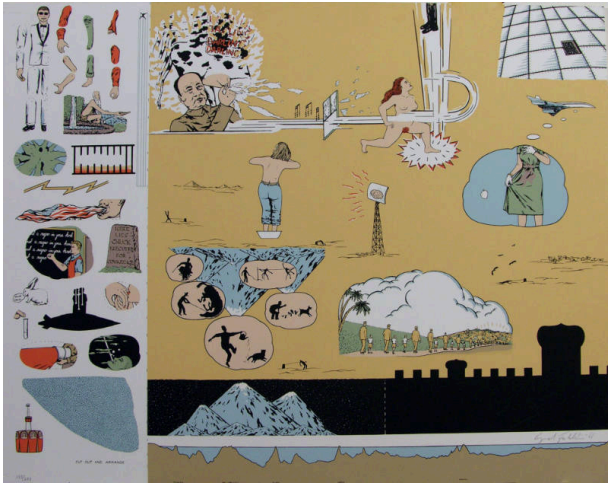

Basic Detail Report

Eddie (Sylvie's Brother) in the Desert

Date

1966

Primary Maker

Öyvind Fahlström

Medium

Lithograph on white wove paper

Description

French rock and roll pop, is the manifest theme and subject.

Dimensions

Image: 17 x 21 3/4 in. (43.2 x 55.2 cm)