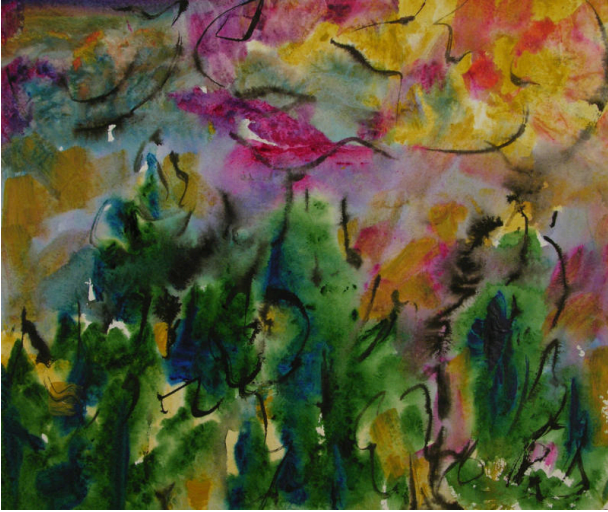

Basic Detail Report

Watercolor on white wove paper

Description

Abstract

Dimensions

Image: 15 3/4 x 17 1/2 in. (40 x 44.5 cm)

Anniversary

Date

1970

Primary Maker

Eric. W. Gibberd

Medium