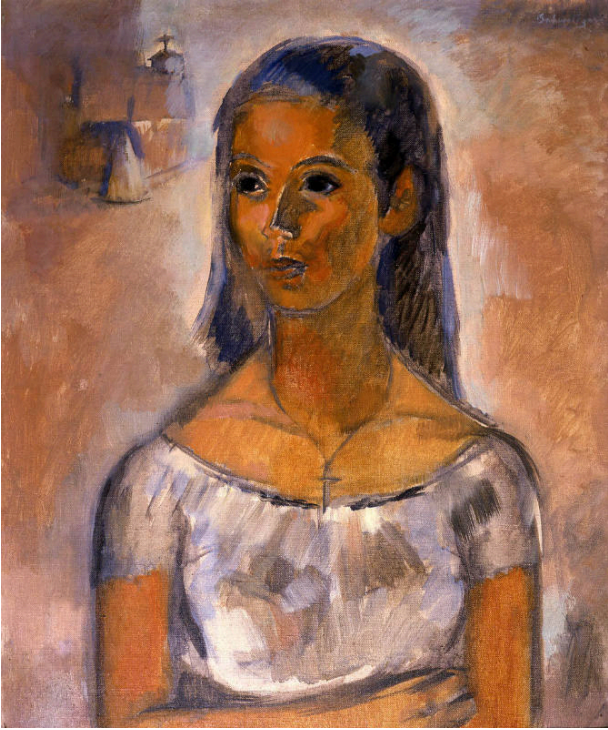

Basic Detail Report

Girl of the Southwest

Date

n.d.

Primary Maker

Gertrude Honig Schweitzer

Medium

Oil on canvas

Description

Portrait of a young girl wearing a white blouse, brown wall with light fixtures in the background.

Dimensions

Image: 23 1/4 x 19 5/8 in. (59.1 x 49.8 cm) Frame: 31 1/4 x 27 1/4 x 2 1/2 in. (79.4 x 69.2 x 6.4 cm)